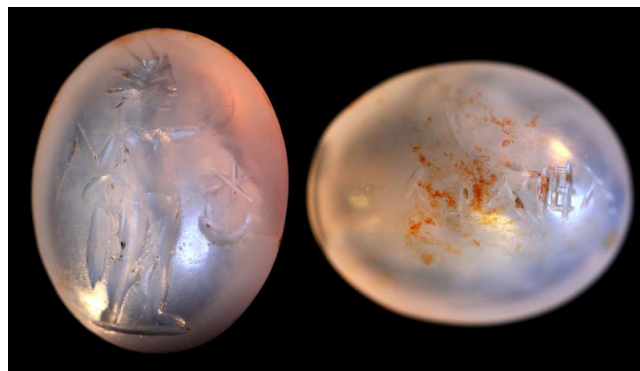

## Magical gem: Helios (A) inscription (B)

<b>CBd-Number</b>	CBd-1067
<b>ID-Number</b>	US-AA-SCL_Bonner 30
<b>Collection</b>	US Ann Arbor, University of Michigan, Special Collections Library
<b>Inventory</b>	SCL-Bonner 30
<b>References</b>	Bonner, SMA D. 222; Michel, DMG, no. 22.2.a_6
<b>Former Collections</b>	Bonner, Campbell (1876 Nashville - 1954 Ann Arbor)
<b>Material</b>	chalcedony (colour unspecified)
<b>Dimensions</b>	15 x 12 x 6 mm
<b>Iconography</b>	clothing: mantle; gesture, greeting; Helios; rays (5); star; moon, crescent; whip
<b>Divine Names &amp; Voces</b>	Ἄβρασαῖξ, variants

Credits: by Christopher A. Faraone  
Rights: © Christopher A. Faraone; Ann Arbor, Special Collections Library

A: Helios standing with head to right and encircled with five rays, wearing a mantle thrown over the right arm. Right hand lowered and holding a whip, left hand raised in greeting. To the left of the figure, a six-pointed star and a crescent.  
B: Inscribed: αβρασα → variant of Ἄβρασαῖξ.

### Bibliography

[Bonner, SMA on CBd-1067](#)