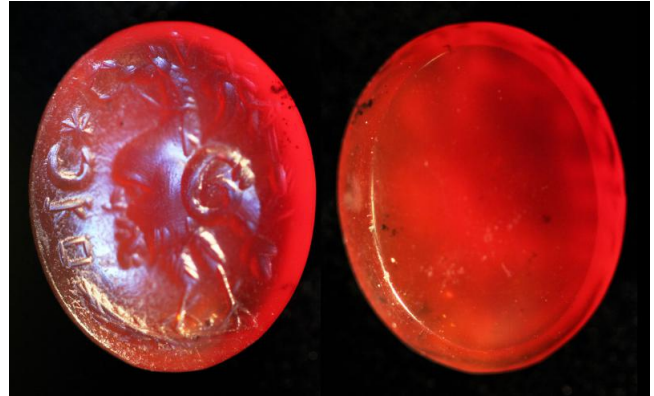

Amulet(?) gem: Gryllos with crescent and star

CBd-Number	CBd-1082
ID-Number	US-AA-SCL_Bonner 76
Collection	US Ann Arbor, University of Michigan, Special Collections Library
Inventory	SCL-Bonner 76
References	Bonner, SMA D. 387; Michel, DMG, no. 55.3.d_6
Former Collections	Bonner, Campbell (1876 Nashville - 1954 Ann Arbor)
Material	carnelian (colour unspecified)
Dimensions	16 x 13 x 5 mm
Iconography	gryllos; plant: palm branch; plant: stalk of grain; moon, crescent; star; cornucopia
Divine Names & Voces	voces, unidentified

Credits: by Christopher A. Faraone
Rights: © Christopher A. Faraone; Ann Arbor, Special Collections Library

A: Bearded mask facing left, standing on cock's legs. Above the head on the left, a horse's head and neck, wreath in mouth. Above, on the right, a cornucopia; behind the mask a ram's head, holding a stalk of grain and grapes in the mouth. Palm branch below the cock's feet. Letters on the left: alpha|kappa, with a star and a crescent inserted in the middle → unidentified voces and characteres.