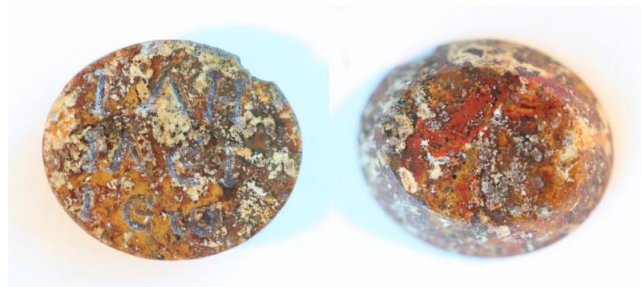

# Magical gem: Vocales

<b>CBd-Number</b>	CBd-1801
<b>ID-Number</b>	US-NY_ANS NS
<b>Collection</b>	US_New York, American Numismatic Society
<b>Inventory</b>	ANS NS
<b>References</b>	Schwartz-Schwartz, 70
<b>Material</b>	jasper, yellow
<b>Dimensions</b>	9 x 10.5 mm
<b>Divine Names &amp; Voces</b>	vocales

Credits: by Christopher A. Faraone  
Rights: © New York, American Numismatic Society

A: Inscription in three lines:  $\alpha\eta|\alpha\epsilon|\epsilon\omega \rightarrow$  vocales.

B: Plain.

Bibliography