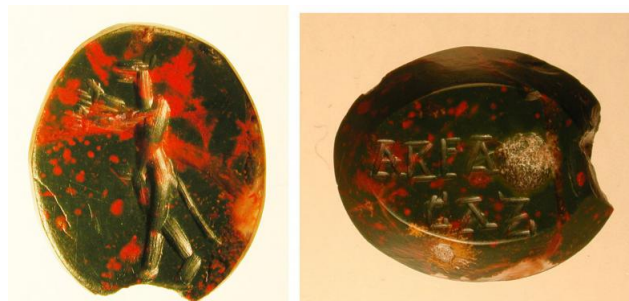

Magical gem: Dog-headed figure (A) vox (B)

CBd-Number	CBd-2234
ID-Number	IT-Roma-MNR_78762
Collection	IT_Roma, Museo Nazionale Romano, Medagliere
Inventory	78762
References	Mastrocinque, SGG II, no. Ro 11
Former Collections	Castellani Collection (?)
Material	jasper, green and red
Dimensions	12.6 x 10.6 x 3.3 mm
Iconography	figure, cynocephalus; gesture, greeting?; gesture, ithyphallic
Divine Names & Voces	Ἀβρασάξ

Credits: by Attilio Mastrocinque
Rights: © Roma, Museo Nazionale Romano

Obverse upright oval, reverse transverse oval, trapezoid section, edge diagonally cut, chipped.
A: Dog-headed(?), ityphallic figure with long tail, walking to left with arms raised.
B: Inscription in two lines: ἀβρα|σαξ → Ἀβρασάξ.

(Description: Chiara Ciampi - CBd. Alterations from A. Mastrocinque in SGG are based on close observation of the gem by Chiara Ciampi and Á. M. Nagy, 2015-2016).

Bibliography
[SGG II](#), 134, Ro 11.

Last modified: 2019-10-28 17:11:14