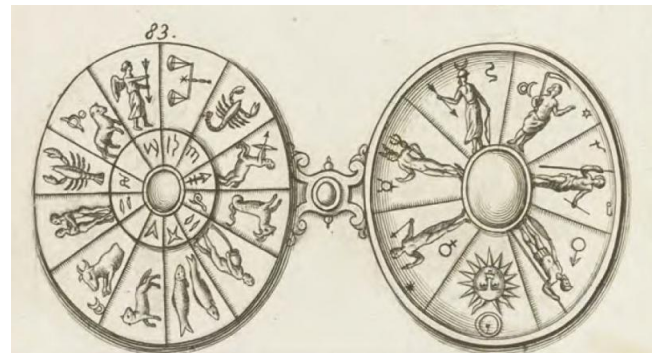

Drawing of a magical gem: Zodiac cycle (A) seven classical planets (B)

Cbd-Number	Cbd-2840
ID-Number	Wu_Ex Chifletius-Macarius_XX 83
Collection	Int_Whereabouts unknown
Inventory	Chifletius-Macarius_XX 83
References	Chifletius-Macarius, no. XX 83; Mastrocinque, SGG I, 397, no. 371
Former Collections	Le Cointe, Thomas
Material	agate (colour unspecified)
Iconography	zodiac cycle; Helios; Selene

Credits: from Chifletius-Macarius, Abraxas
Rights:

A: Two concentric circles with the signs of the zodiac cycle (outer circle) and their symbols (inner circle).

B: The seven classical planets, clockwise from bottom center: the Sun, Mercurius, Venus, the Moon, Saturnus, Jupiter, Mars.