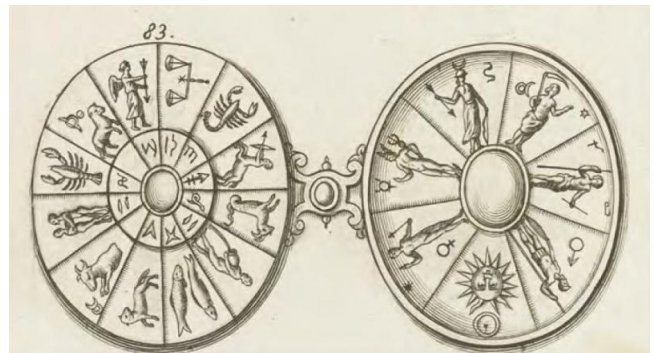

Drawing of a magical gem: Zodiac cycle (A) seven classical planets (B)

Cbd-Number	Cbd-2840
ID-Number	Wu_Ex Chifletius-Macarius_XX 83
Collection	Int_Whereabouts unknown
Inventory	Chifletius-Macarius_XX 83
References	Chifletius-Macarius, no. XX 83; Mastrocinque, SGG I, 397, no. 371
Former Collections	Le Cointe, Thomas
Material	agate (colour unspecified)
Iconography	zodiac cycle; Helios; Selene

Credits: from Chifletius-Macarius, Abraxas
Rights:

A: Two concentric circles with the signs of the zodiac cycle (outer circle) and their symbols (inner circle).

B: The seven classical planets, clockwise from bottom center: the Sun, Mercurius, Venus, the Moon, Saturnus, Jupiter, Mars.