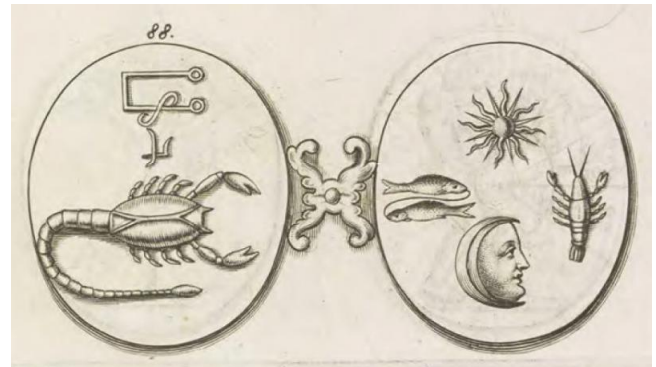

# Drawing of a magical gem: Scorpion (A) Sun, Moon, Cancer, Pisces (B)

<b>Cbd-Number</b>	Cbd-2845
<b>ID-Number</b>	Wu_Ex Chifletius-Macarius_XXI 88
<b>Collection</b>	Int_Whereabouts unknown
<b>Inventory</b>	Chifletius-Macarius_XXI 88
<b>References</b>	Chifletius-Macarius, no. XXI 88
<b>Former Collections</b>	Le Cointe, Thomas
<b>Material</b>	jasper, green and red
<b>Iconography</b>	zodiac cycle-12, Pisces; zodiac cycle-04, Cancer; scorpion; moon, crescent

Credits: from Chifletius-Macarius, Abraxas  
Rights:

**A:** Scorpion seen from above, crawling to right. Above, a character.

**B:** Clowckwise from the top: sun disk with rays, the sign Cancer, a crescent open to right with a face inside it, and the sign Pisces.