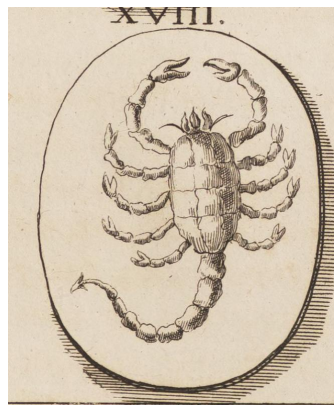

# Drawing of a magical(?) gem: Scorpion

<b>CBd-Number</b>	CBd-2935
<b>ID-Number</b>	Wu_Ex St. Geneviève, Du Molinet pl. 29, XVIII
<b>Collection</b>	Int_Whereabouts unknown
<b>Inventory</b>	Ex St. Geneviève, Du Molinet pl. 29, XVIII.
<b>Former Collections</b>	Abbey of St Geneviève, Paris
<b>Material</b>	sard (brown)
<b>Iconography</b>	scorpion

Credits: from Du Molinet 1692  
Rights:

**A:** Scorpion from above, to top.  
**B:** Insufficient information.

**Bibliography**  
[Du Molinet 1692](#), 129, XVIII.

Last modified: 2017-08-27 18:29:28