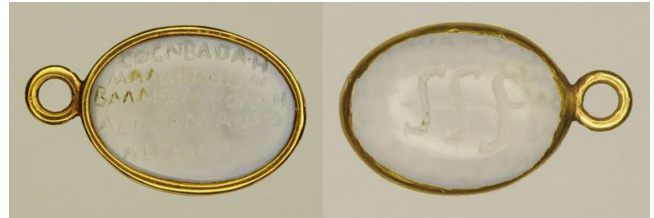

Magical gem in a gold setting: σθομβαιολη-logos, voces (A) Chnoubis-sign (B)

CBd-Number	CBd-4243
Collection	IT_Firenze, Museo Archeologico Nazionale
Inventory	15148
References	Michel, DMG, no. 28.6_7; Mastrocinque, SGG II, no. Fi 106
Material	chalcedony, white to brown/grey
Dimensions	13.5 x 9.2 x 4 mm
Iconography	Chnoubis-sign
Divine Names & Voces	voces, unidentified; αβραμωθ and variants
Logoi	σθομβαιολη-logos

Credits:

Rights: © Polo Museale della Toscana / Museo Archeologico Nazionale di Firenze

Description: Transverse oval, both faces convex. Milky chalcedony. Mounted in a post-antique gold setting with a ring.

A: Greek inscription in five lines: σθσνβαολε|μαλακσθθον|βαλακαμψομη|αβραμωθ|αβραμηα → voces including a variant of the σθομβαιολη-logos and αβραμωθ.

B: Chnoubis-sign.

Bibliography

[SGG II](#), 75, Fi 106.