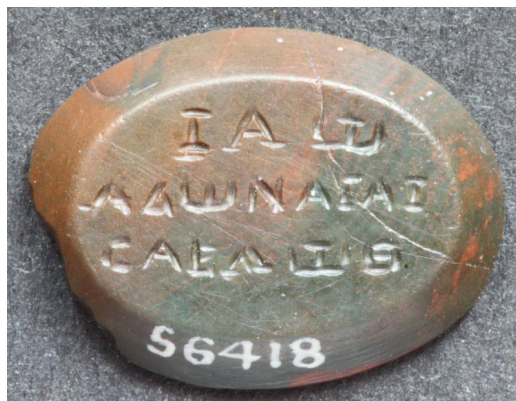

Magical gem: Greek inscription

CBd-Number	CBd-884
ID-Number	GB-BM-MMEu_G 418, EA 56418
Collection	GB_London, The British Museum
Inventory	G 418 (EA 56418)
References	Michel, BM, no. 525
Former Collections	Castellani Collection
Material	jasper, green and red
Dimensions	12 x 15 x 2 mm
Dating	3rd c. AD (Michel)
Divine Names & Voces	Ἰάω; Σαβαώθ; Ἄδωναί, variants

Credits: Photo: Christopher A. Faraone
Rights: © Trustees of the British Museum

A: Inscription in three lines: $\iota\alpha\omega|\alpha\delta\omega\nu\alpha\iota\alpha\iota|\sigma\alpha\beta\alpha\omega\theta$ → Ἰάω, variant of Ἄδωναί, Σαβαώθ.